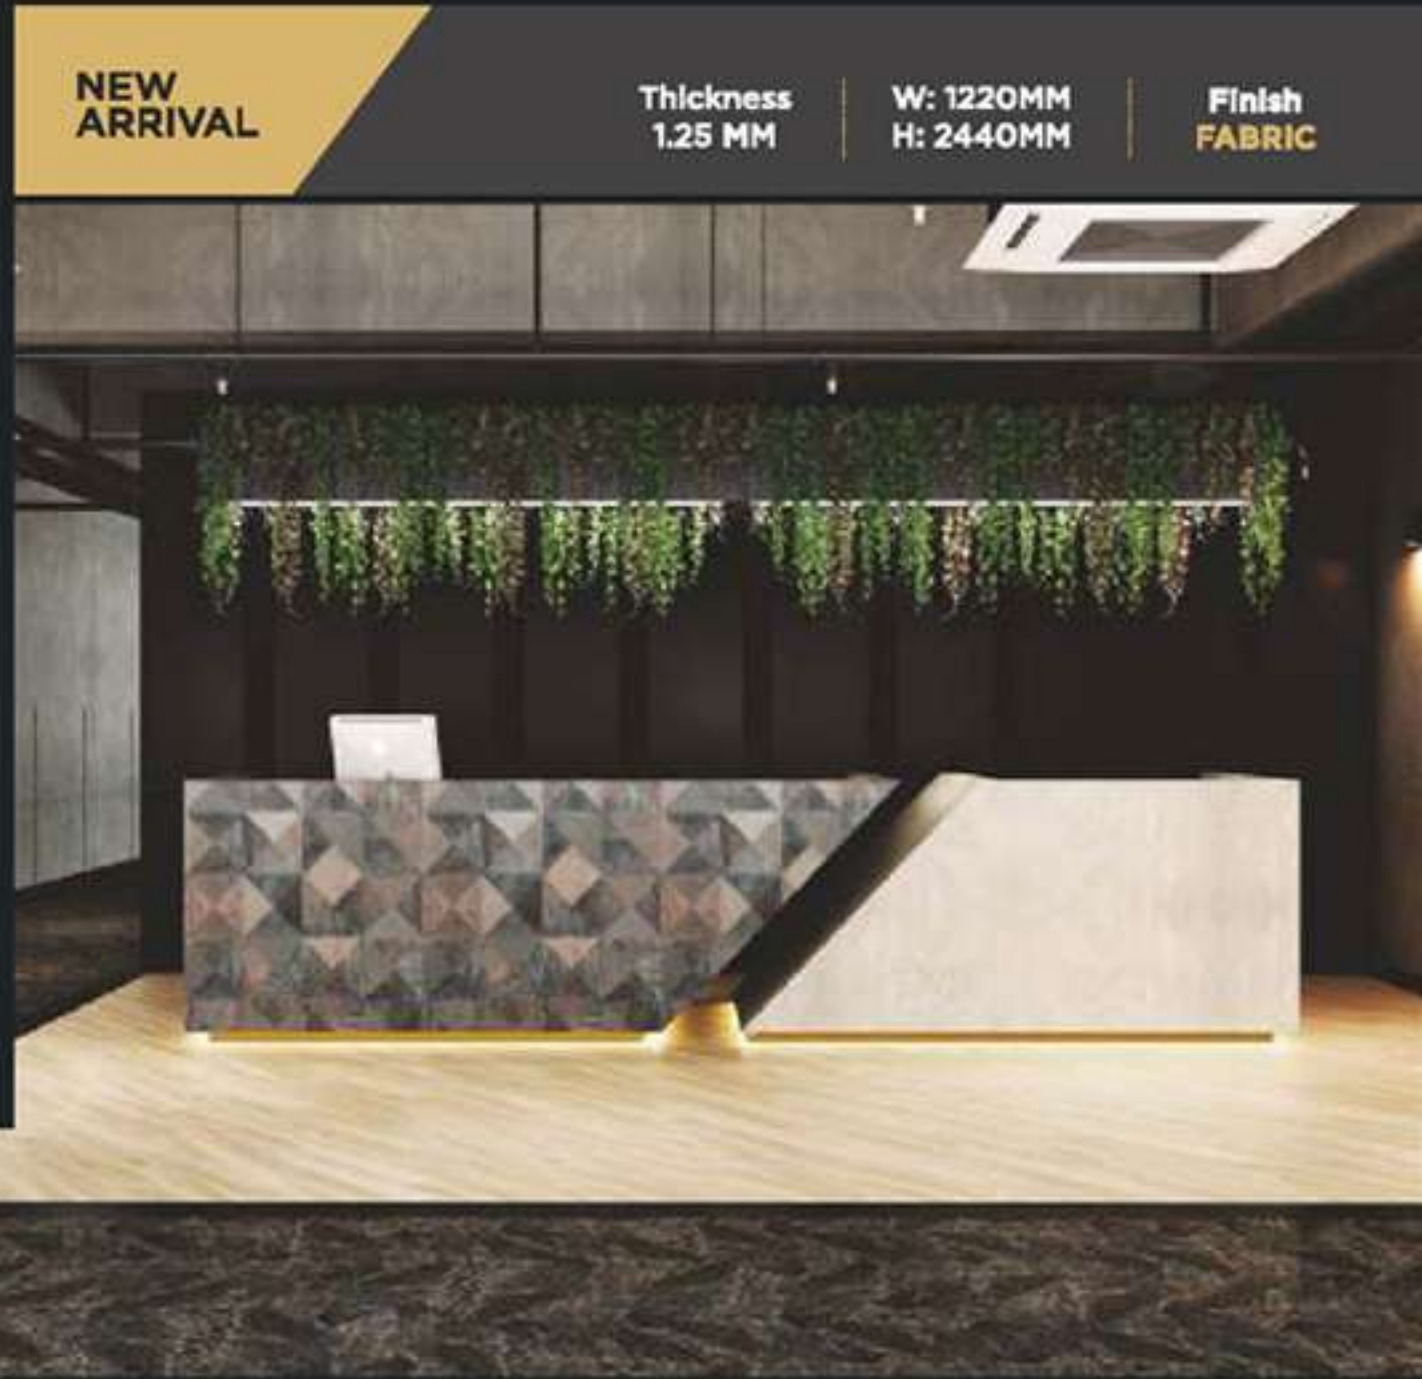

MADE IN GERMANY

HD - 7036 ZANZIBAR

NEW ARRIVAL

Thickness 1.25 MM

W: 1220MM H: 2440MM

Finish FABRIC

HD - 7038 POLYGON

NEW ARRIVAL