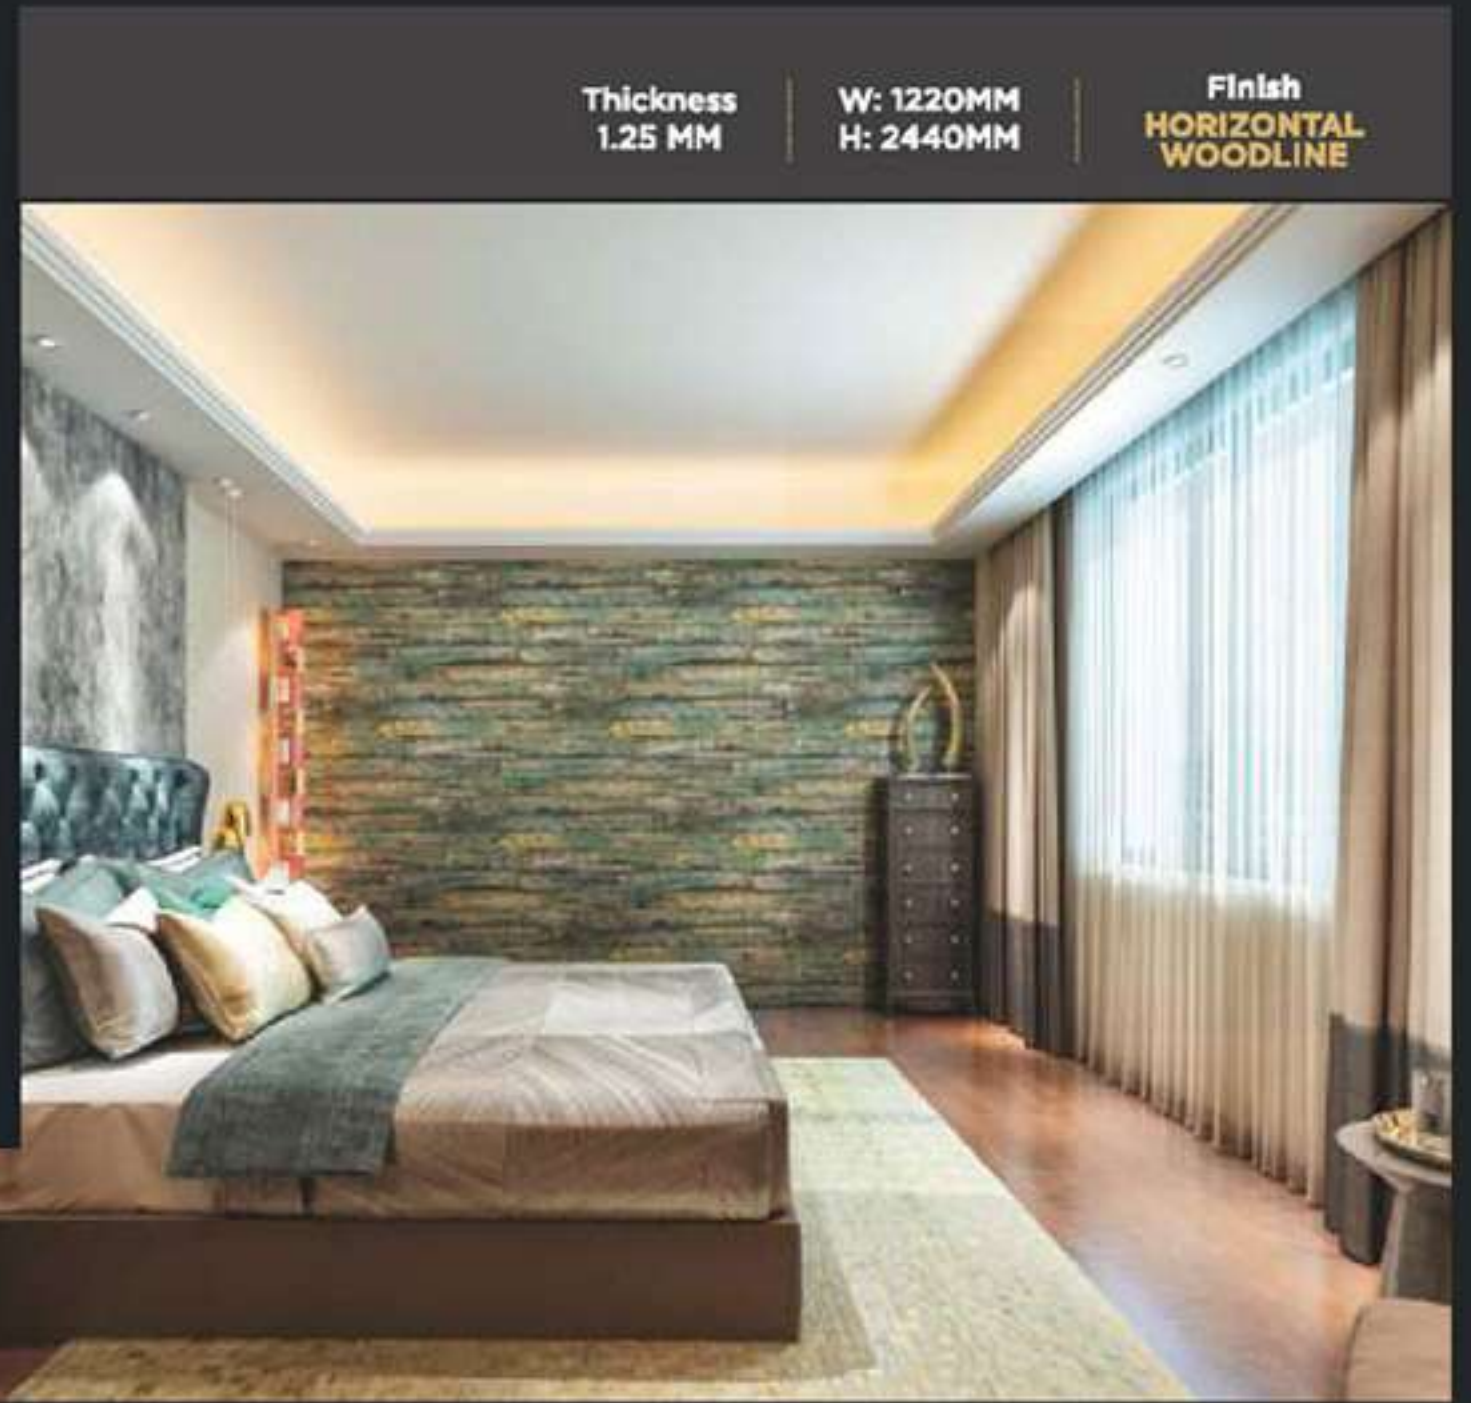

HD - 7009 CABANA

Thickness 1.25 MM | W: 1220MM | H: 2440MM | Finish HORIZONTAL WOODLINE

Thickness 1.25 MM | W: 1220MM | H: 2440MM | Finish HORIZONTAL WOODLINE

HD - 7008 BEACH CABIN

Thickness 1.25 MM | W: 1220MM | H: 2440MM | Finish OAK WOOD