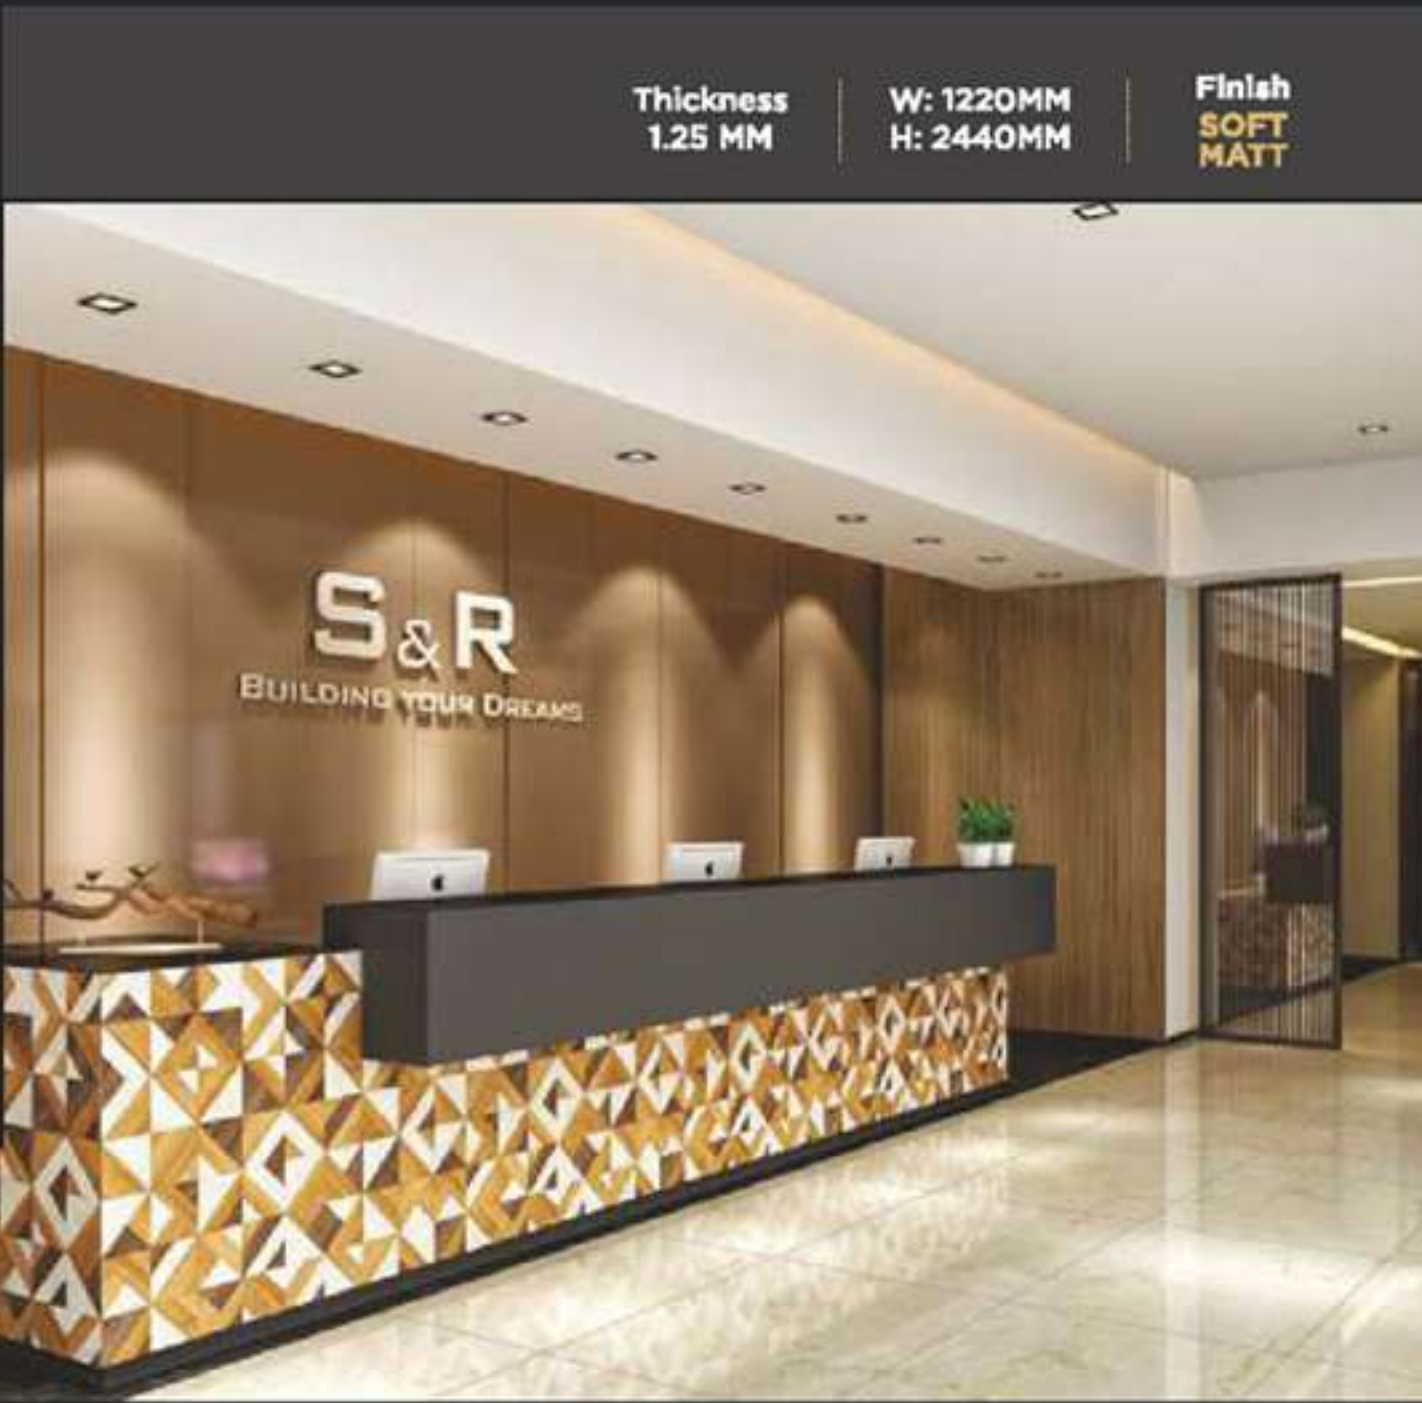

Thickness 1.25 MM  
W: 1220MM  
H: 2440MM  
Finish CANVAS

HD - 7004  
STARDUST

Thickness 1.25 MM  
W: 1220MM  
H: 2440MM  
Finish CANVAS

HD - 7006  
HELSINKI

HD - 7007 ORIGAMI

Thickness 1.25 MM | W: 1220MM | H: 2440MM | Finish SOFT MATT