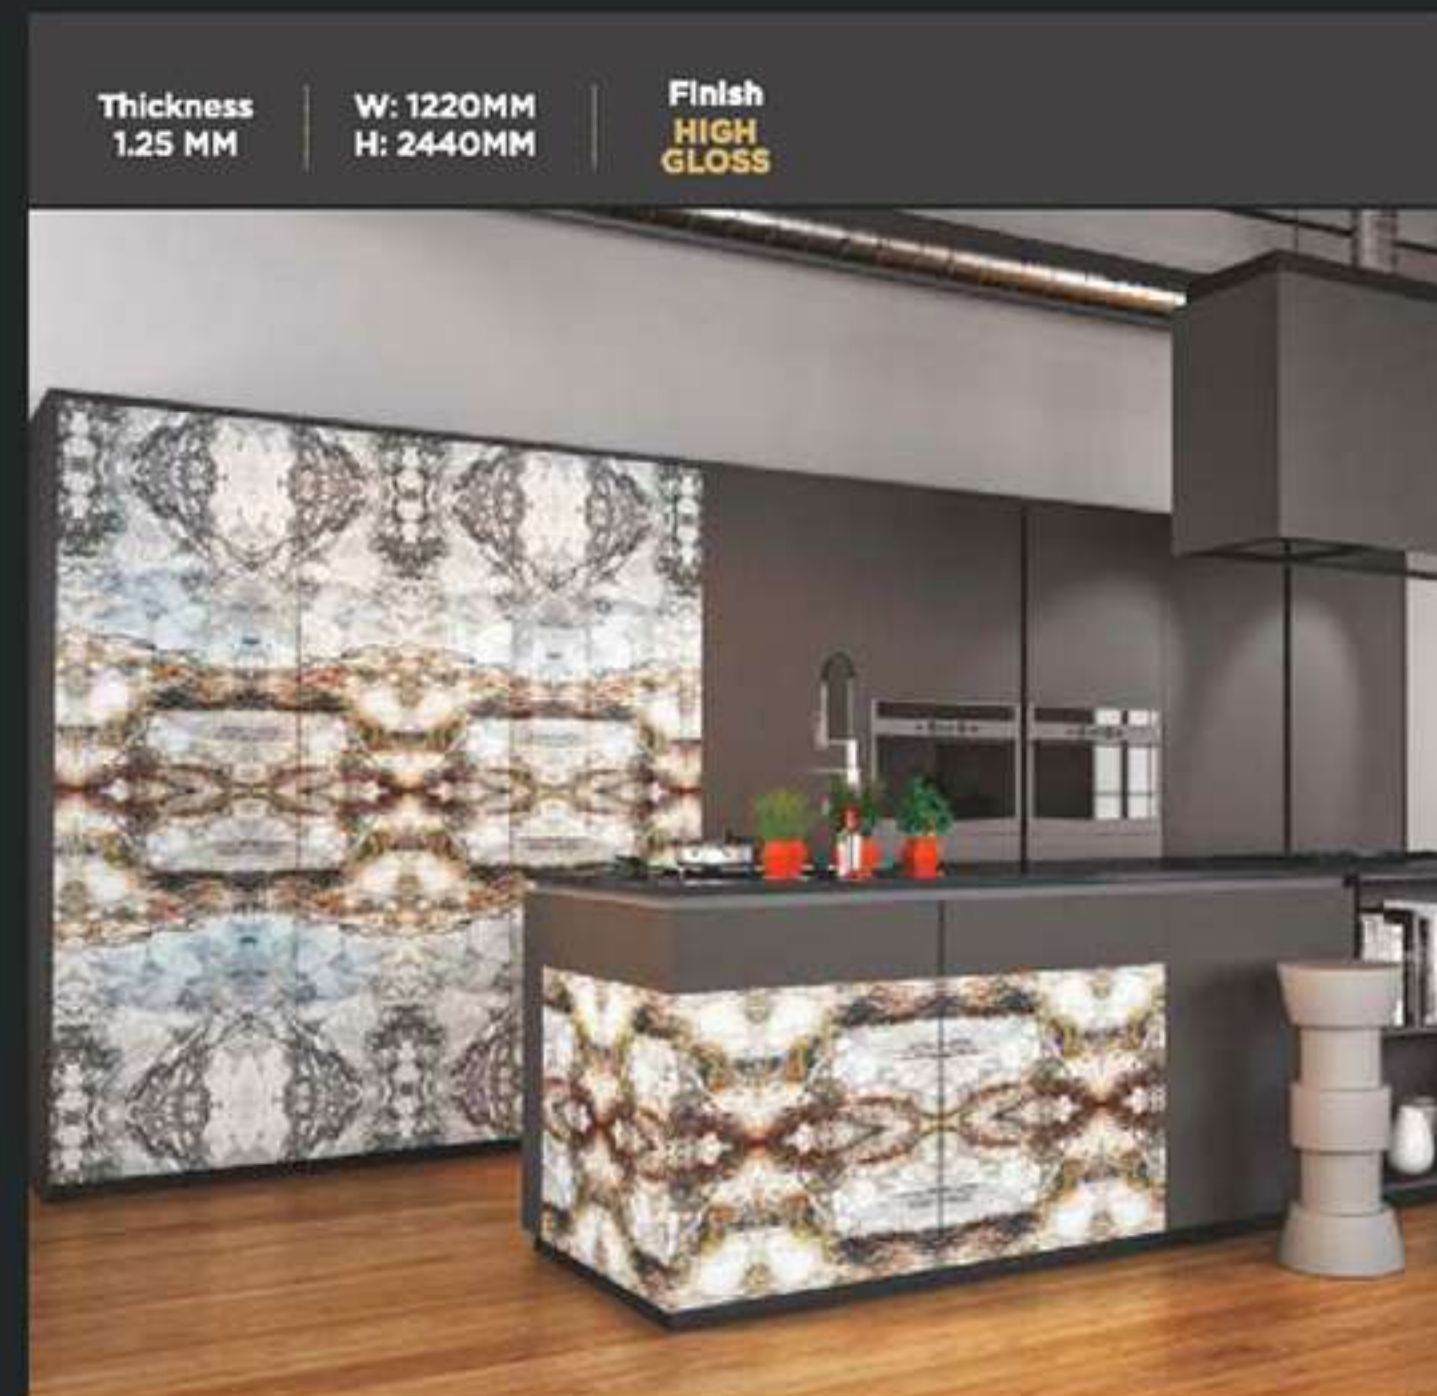

HD - 7002
BARCELONA