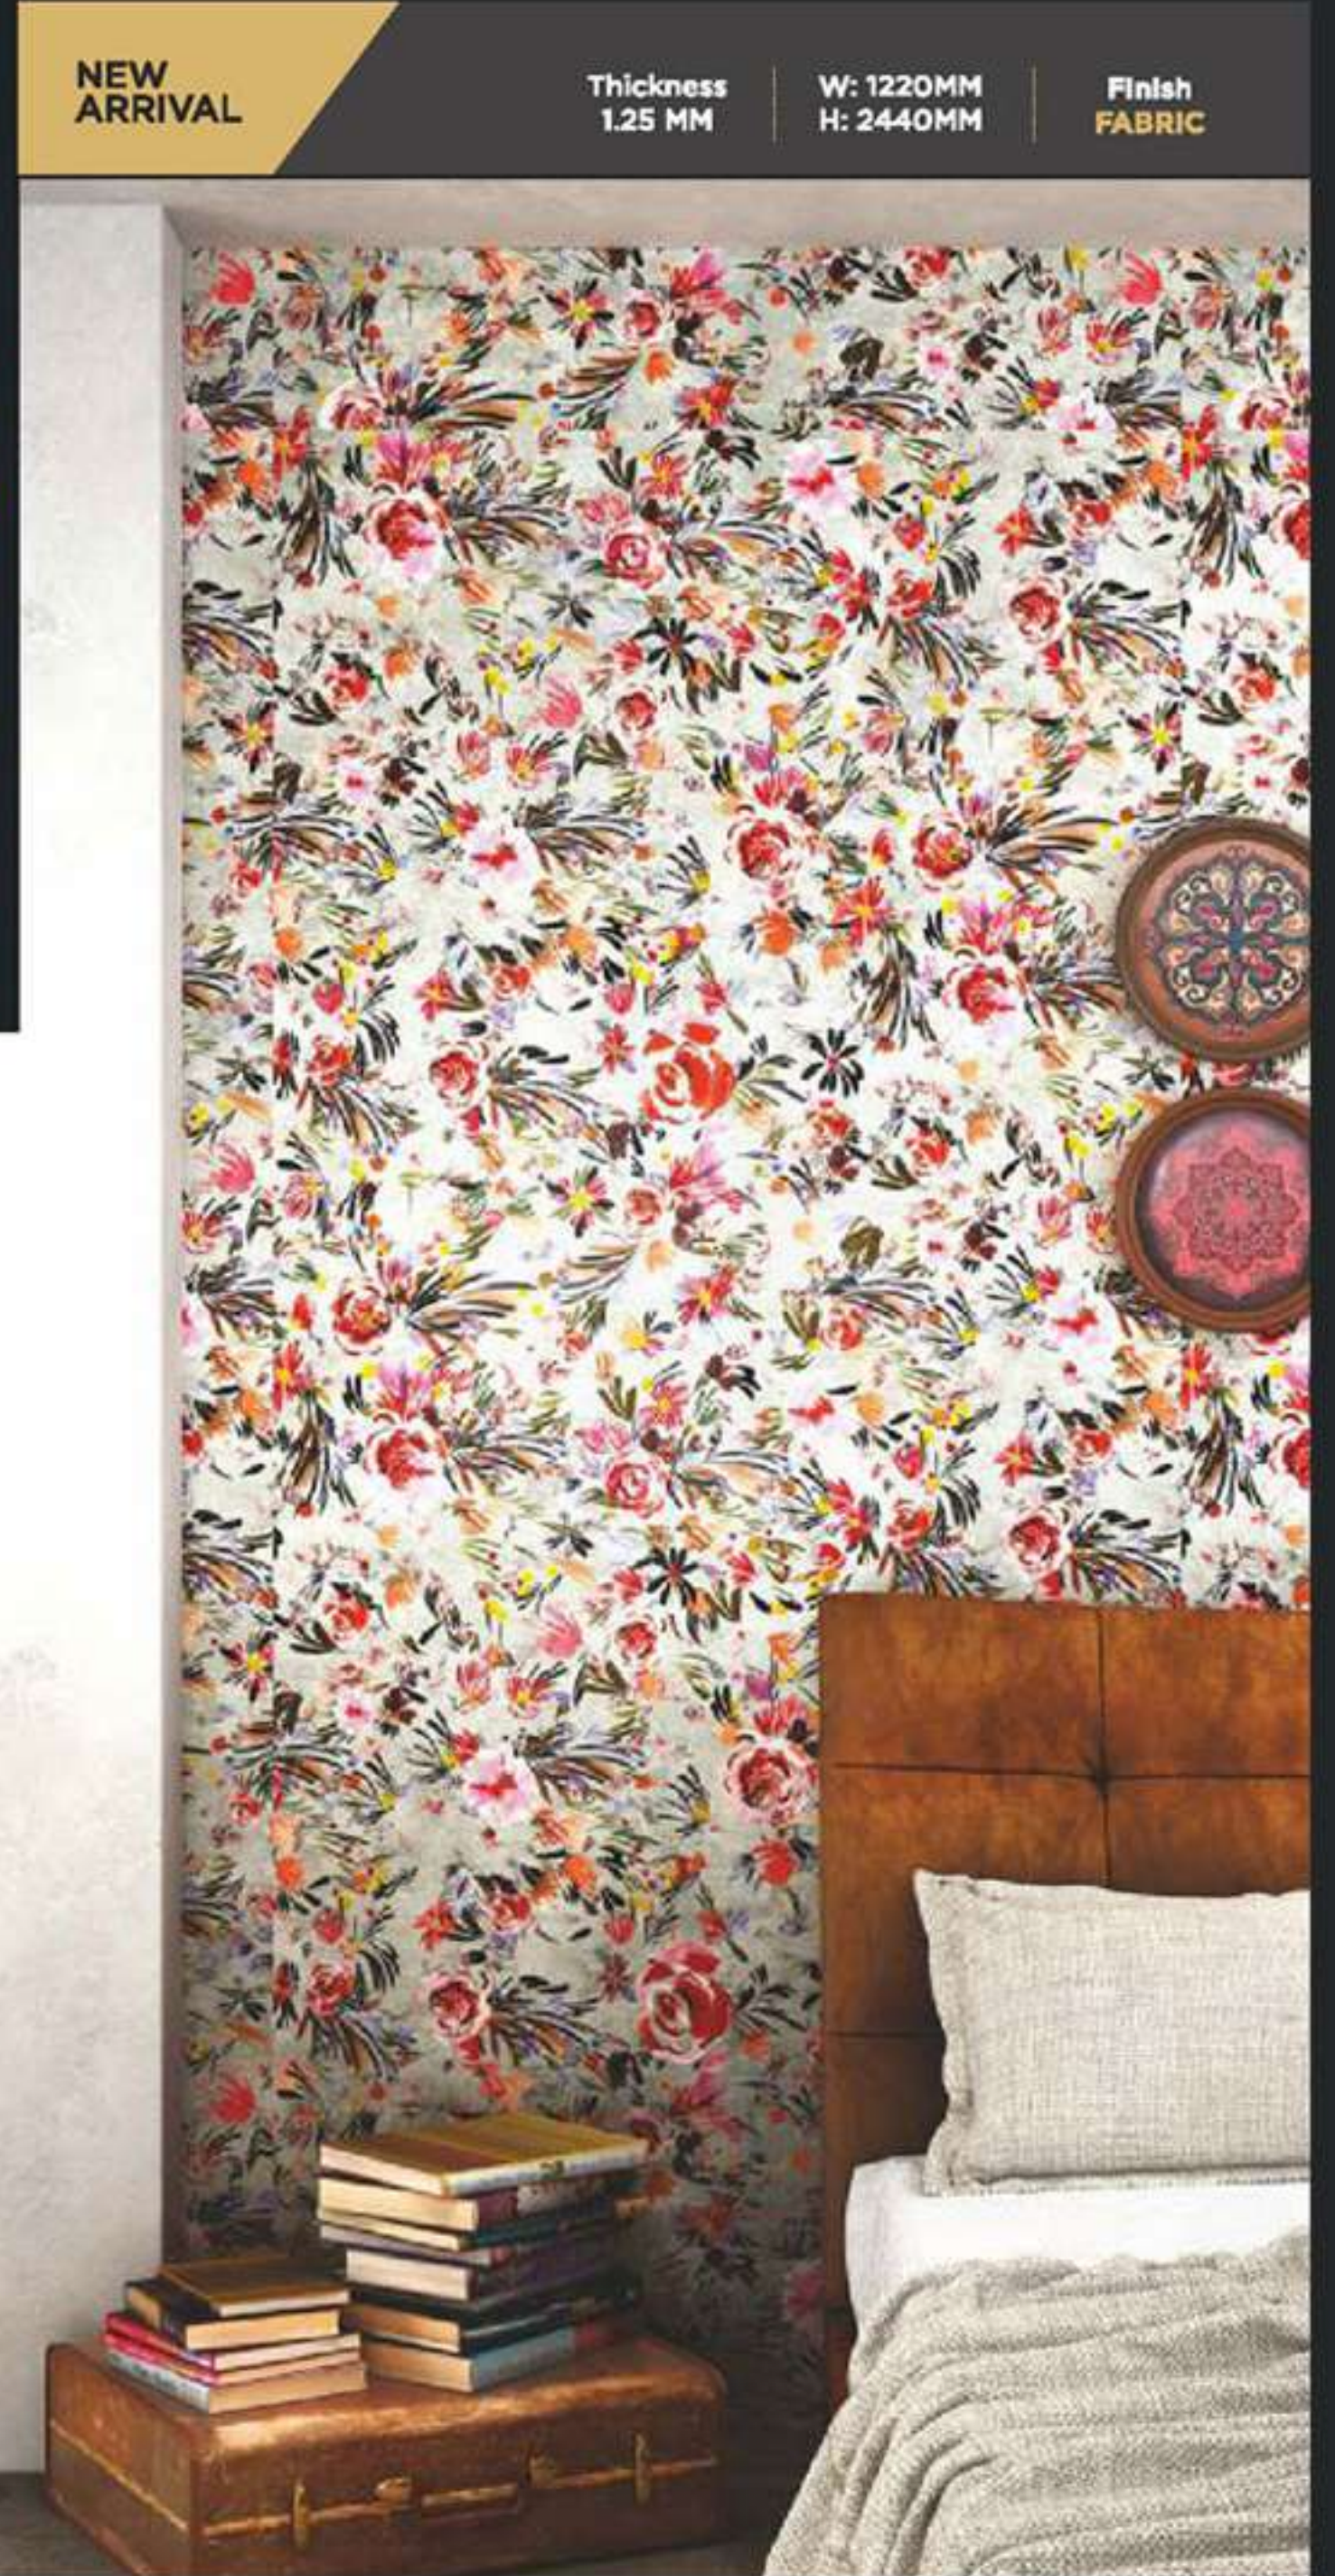

HD - 7028 SOCCER

Thickness 1.25 MM | W: 1220MM H: 2440MM | Finish HIGH GLOSS

HD - 7030 SURFINA

HD - 7031 GIANT WOOD

Thickness 1.25 MM | W: 950MM H: 2470MM | Finish SOFT OAK

HD - 7033 MIRAFLORES

NEW ARRIVAL

Thickness 1.25 MM | W: 1220MM H: 2440MM | Finish FABRIC