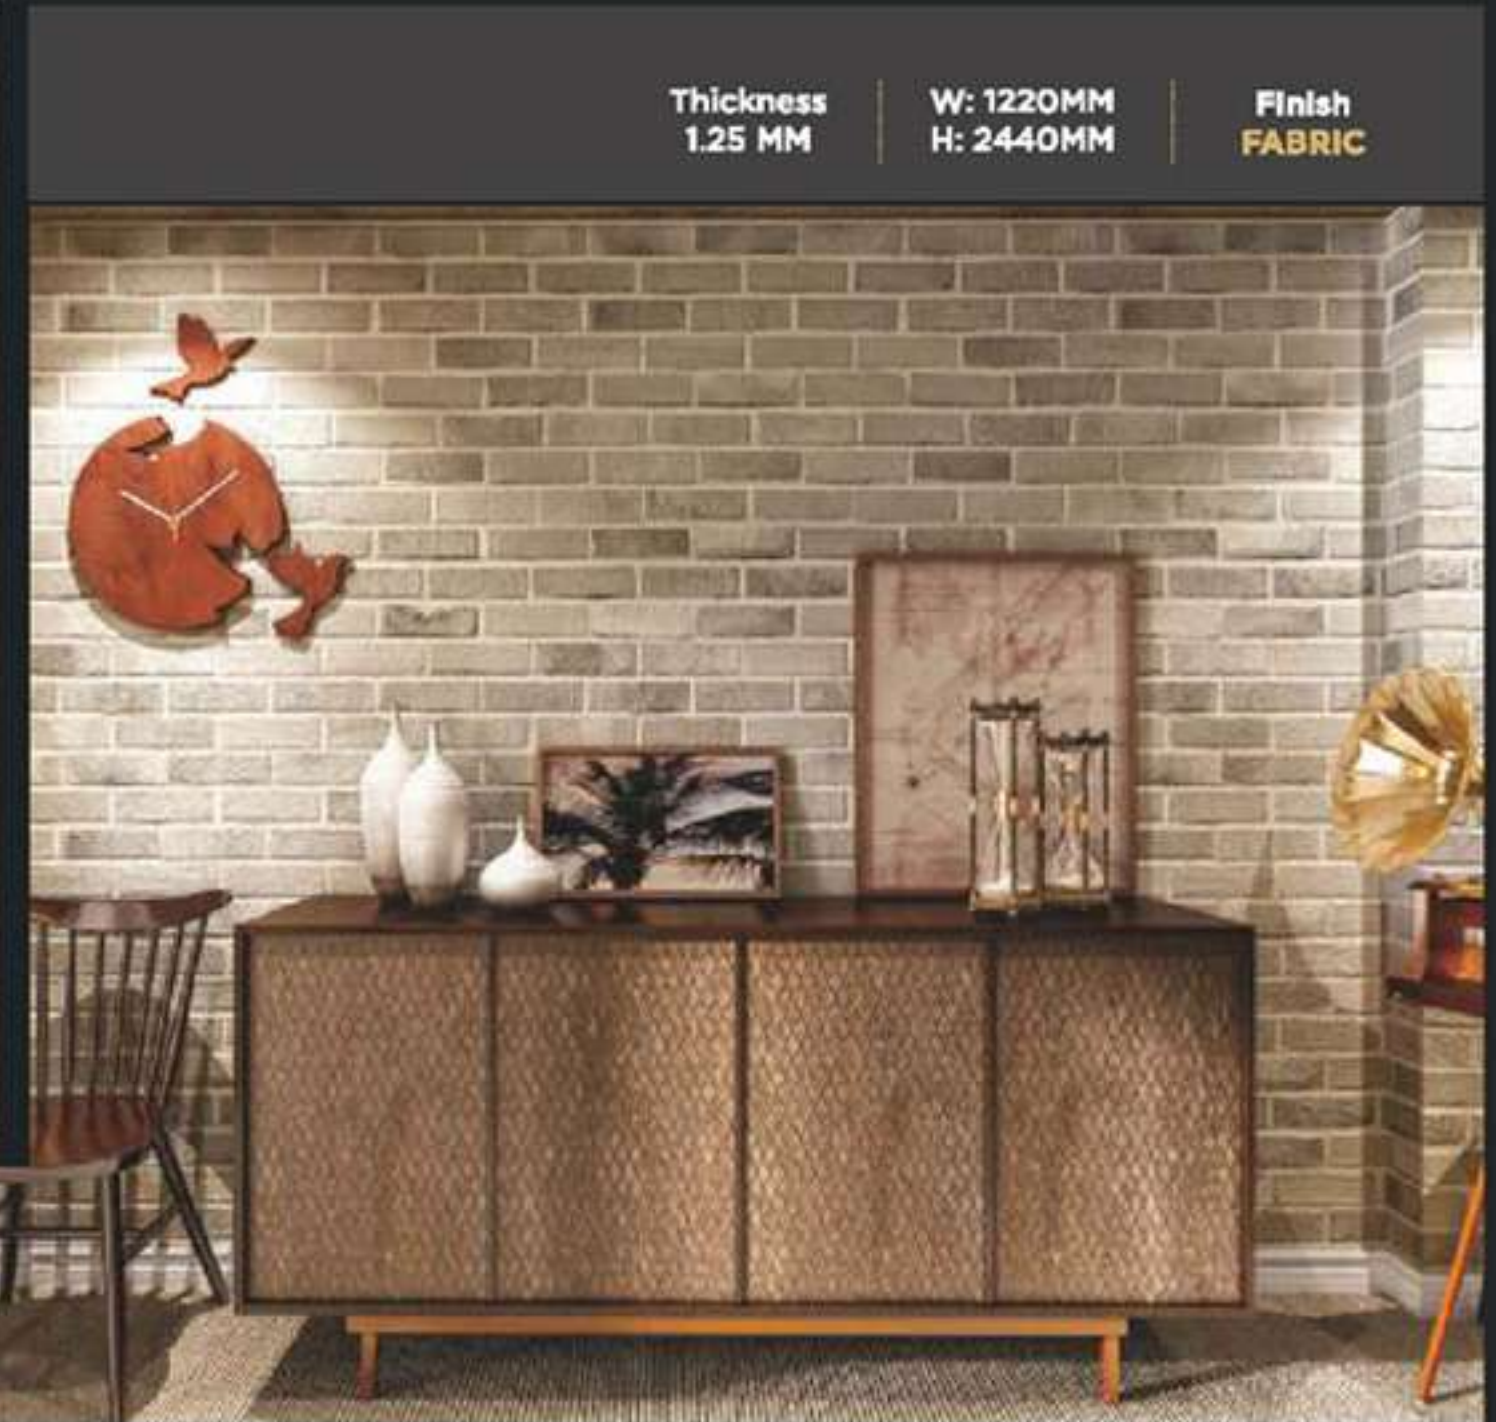

HD - 7018 LOOM