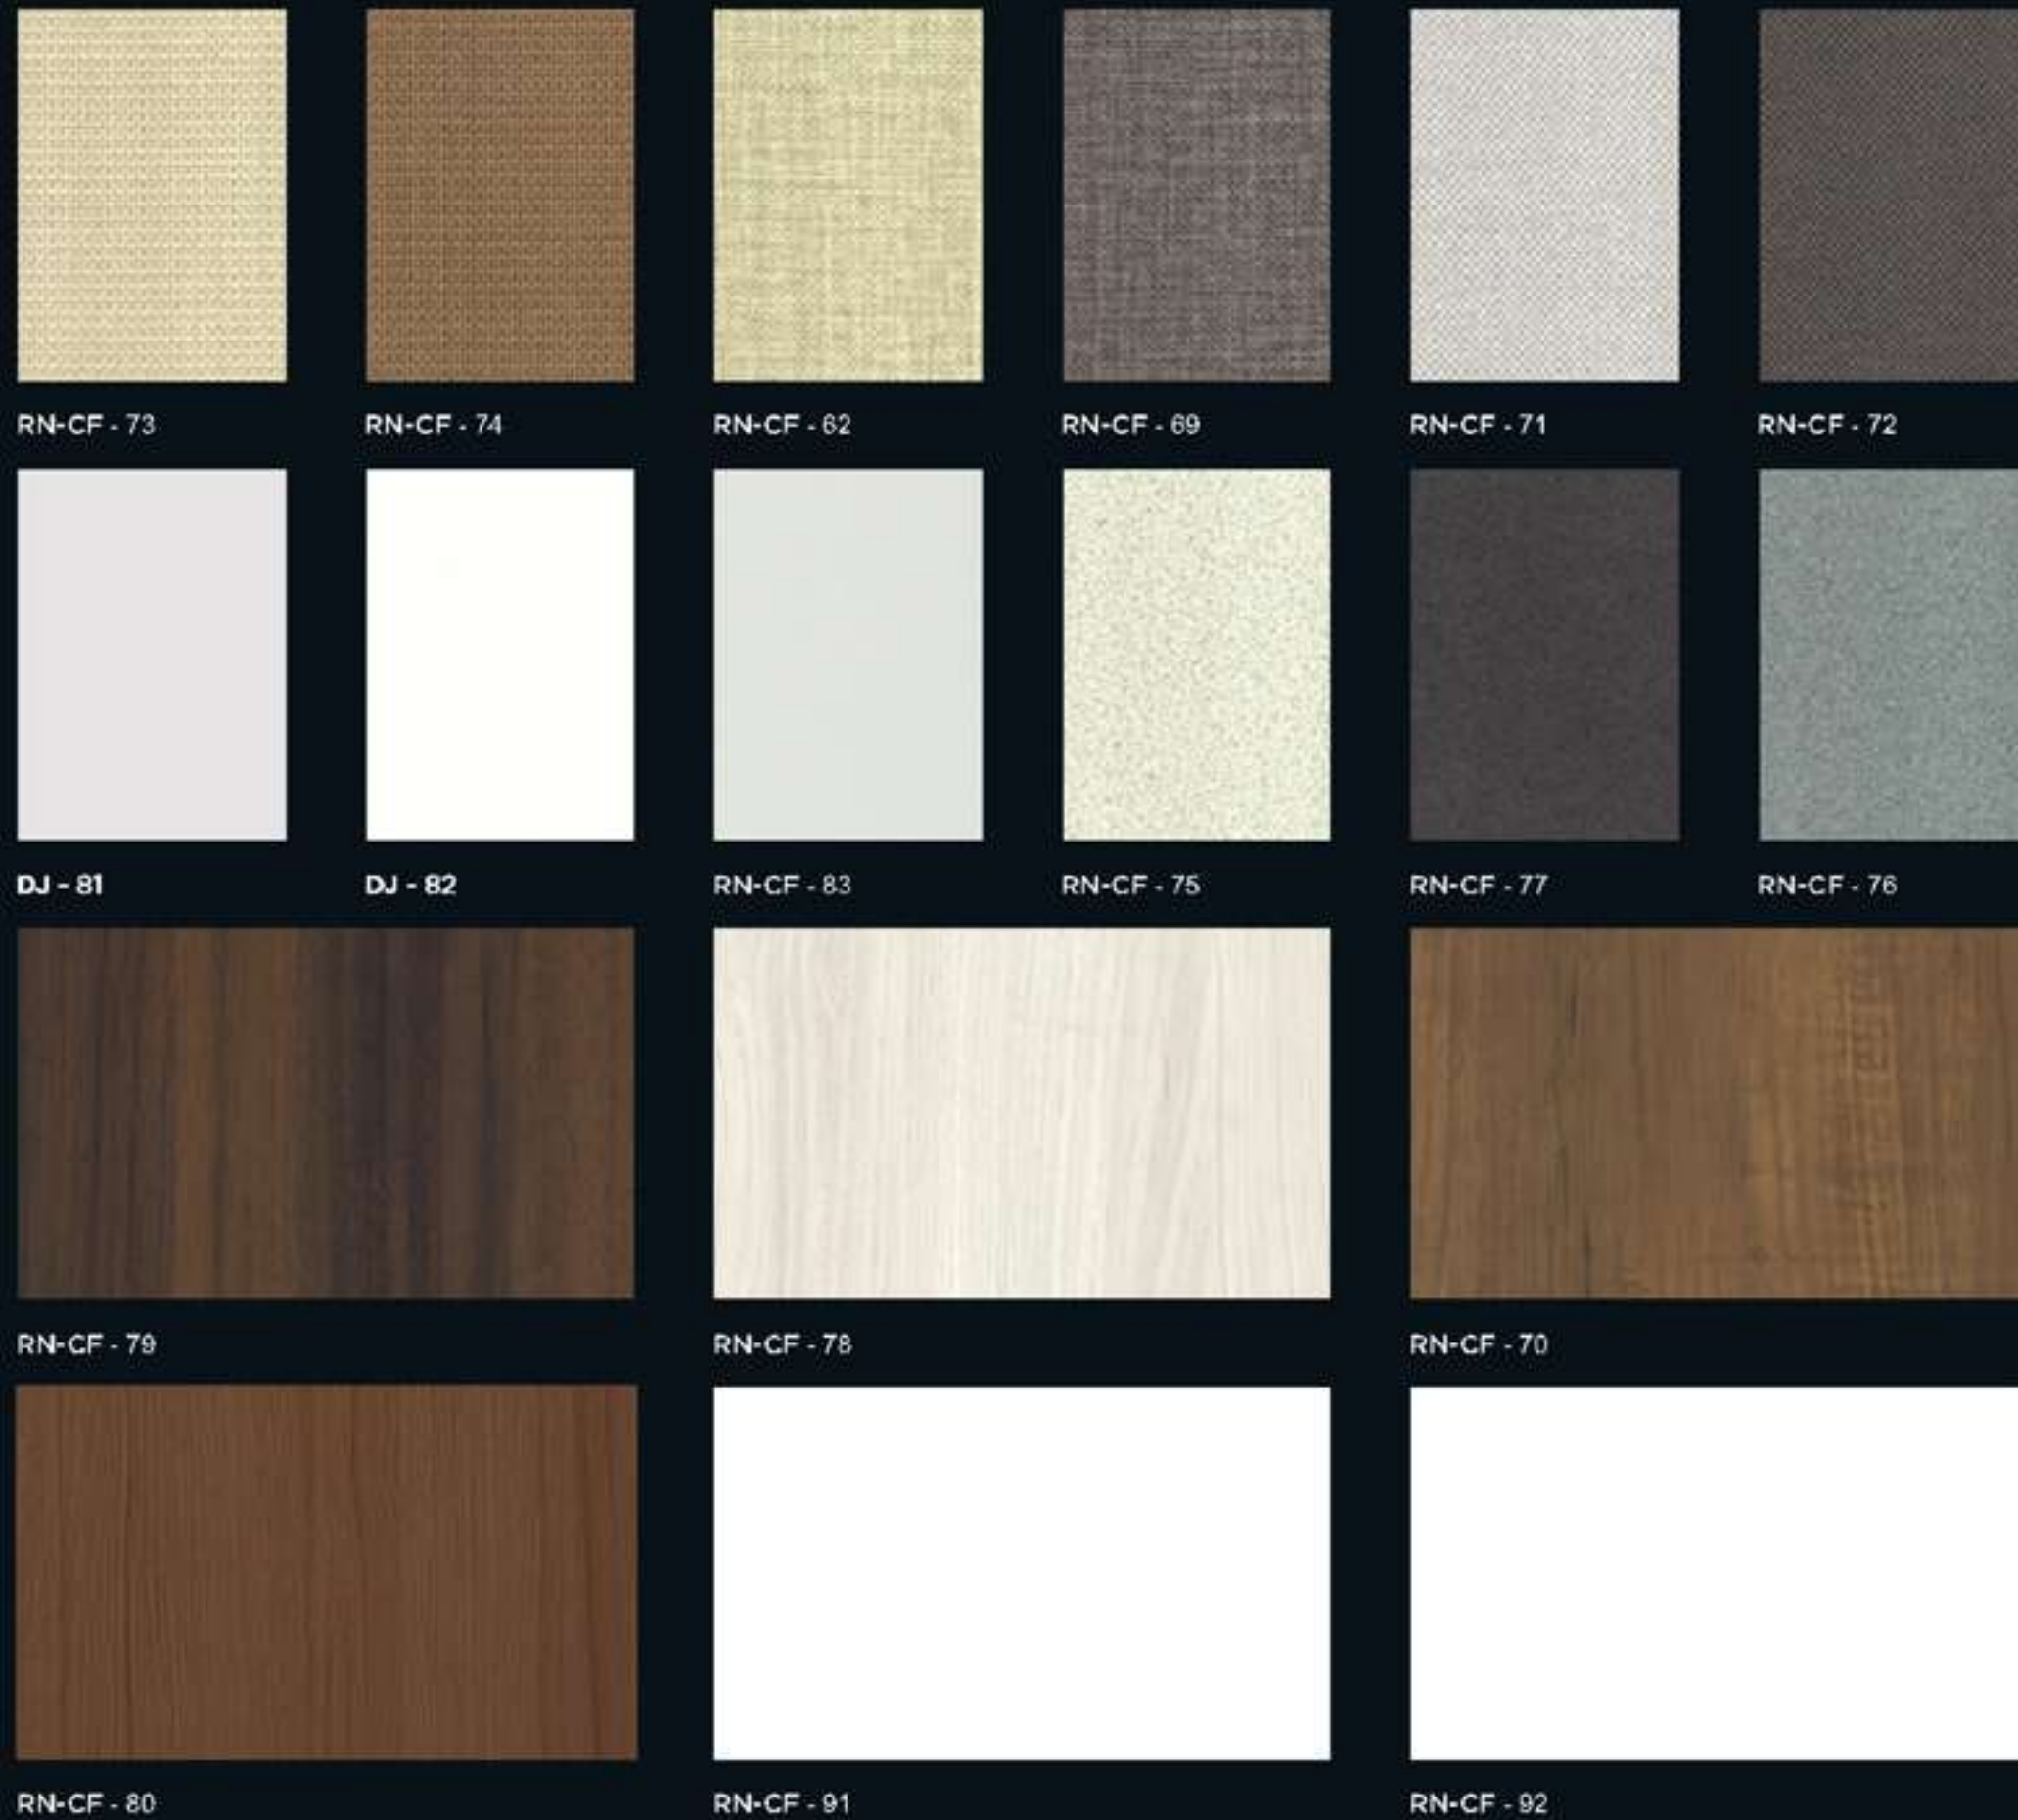

ROYAL IN

CLASSY LAMINATES

Most of the time, what is inside also matters rather than just what is on the outside. And to take your interior lining par excellence, Royale Touche introduces a premium range of liner laminates, the Royal In.

FINISH :
CHIFFON | DJ

Size : 2440 X 1220 X 0.80 MM

RN-CF - 73   RN-CF - 74   RN-CF - 62   RN-CF - 69   RN-CF - 71   RN-CF - 72

DJ - 81   DJ - 82   RN-CF - 83   RN-CF - 75   RN-CF - 77   RN-CF - 76

RN-CF - 79   RN-CF - 78   RN-CF - 70