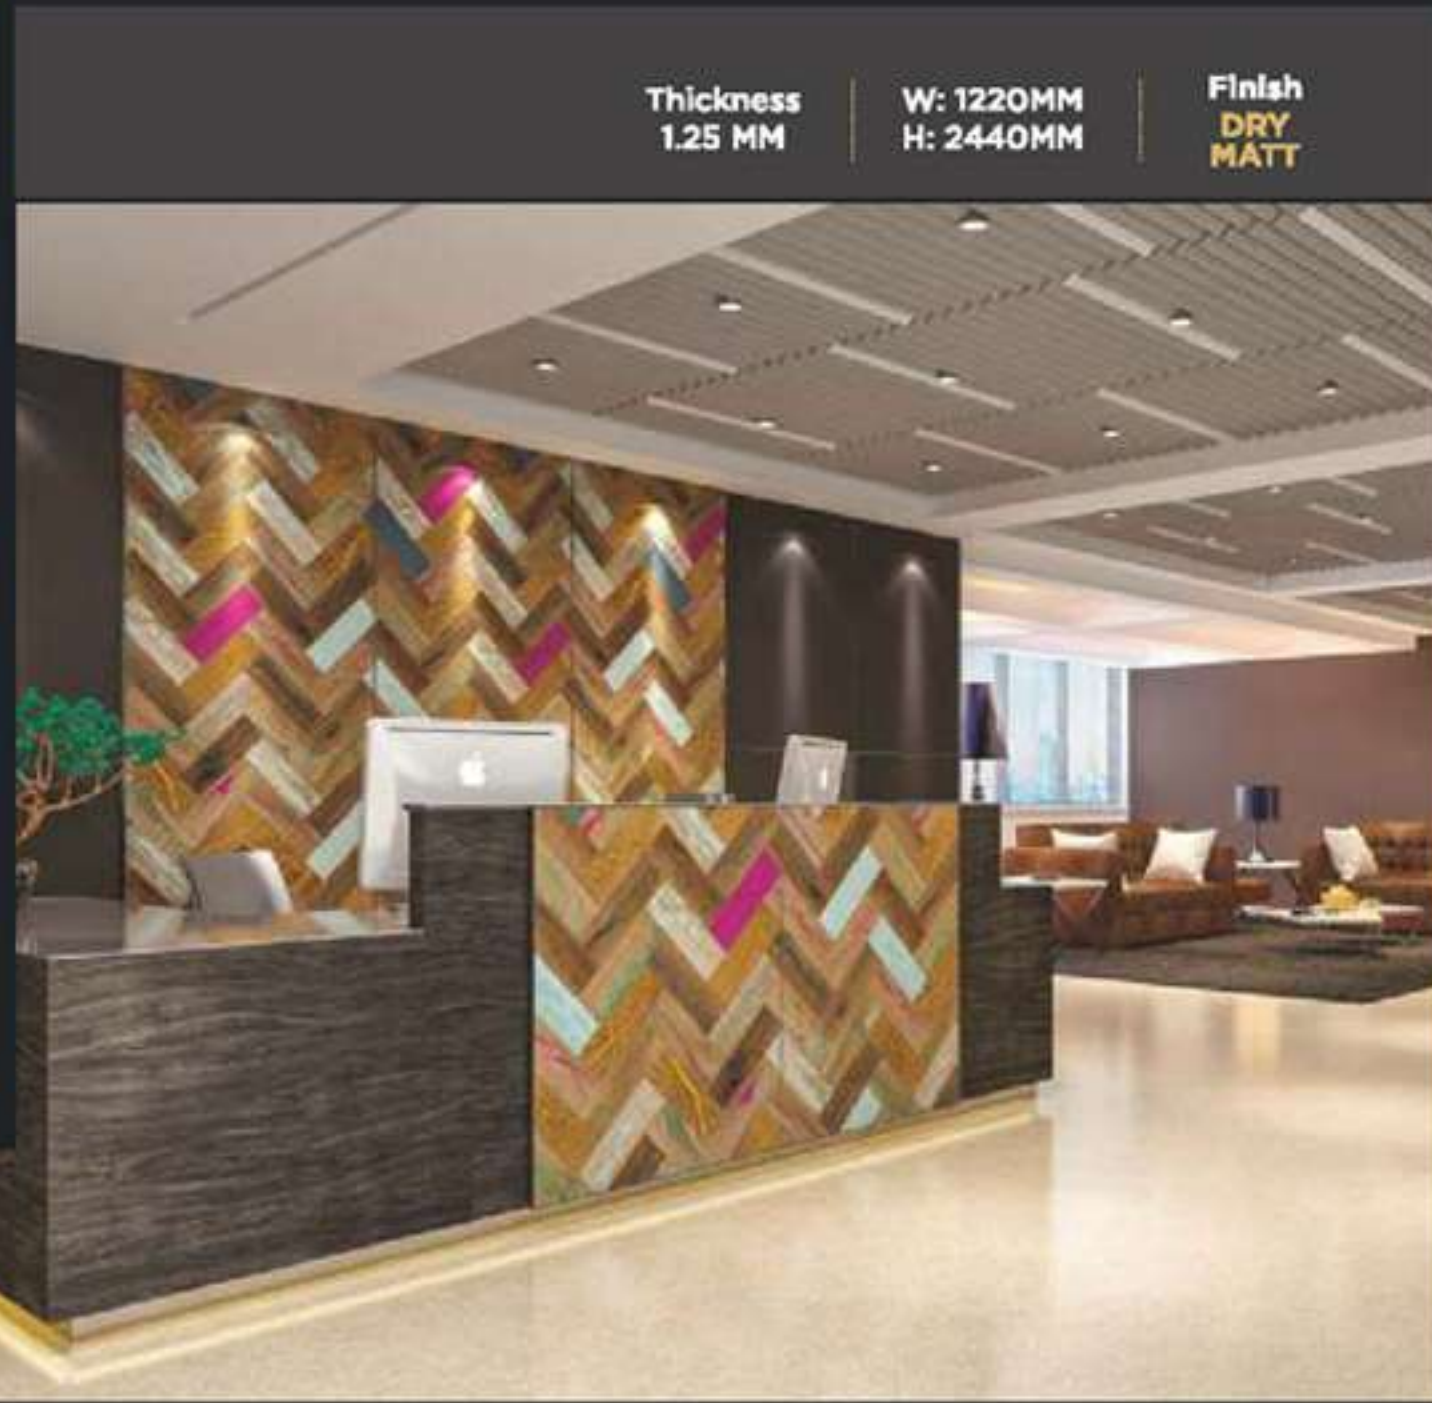

Thickness 1.25 MM | W: 1220MM | H: 2440MM | Finish DRY MATT