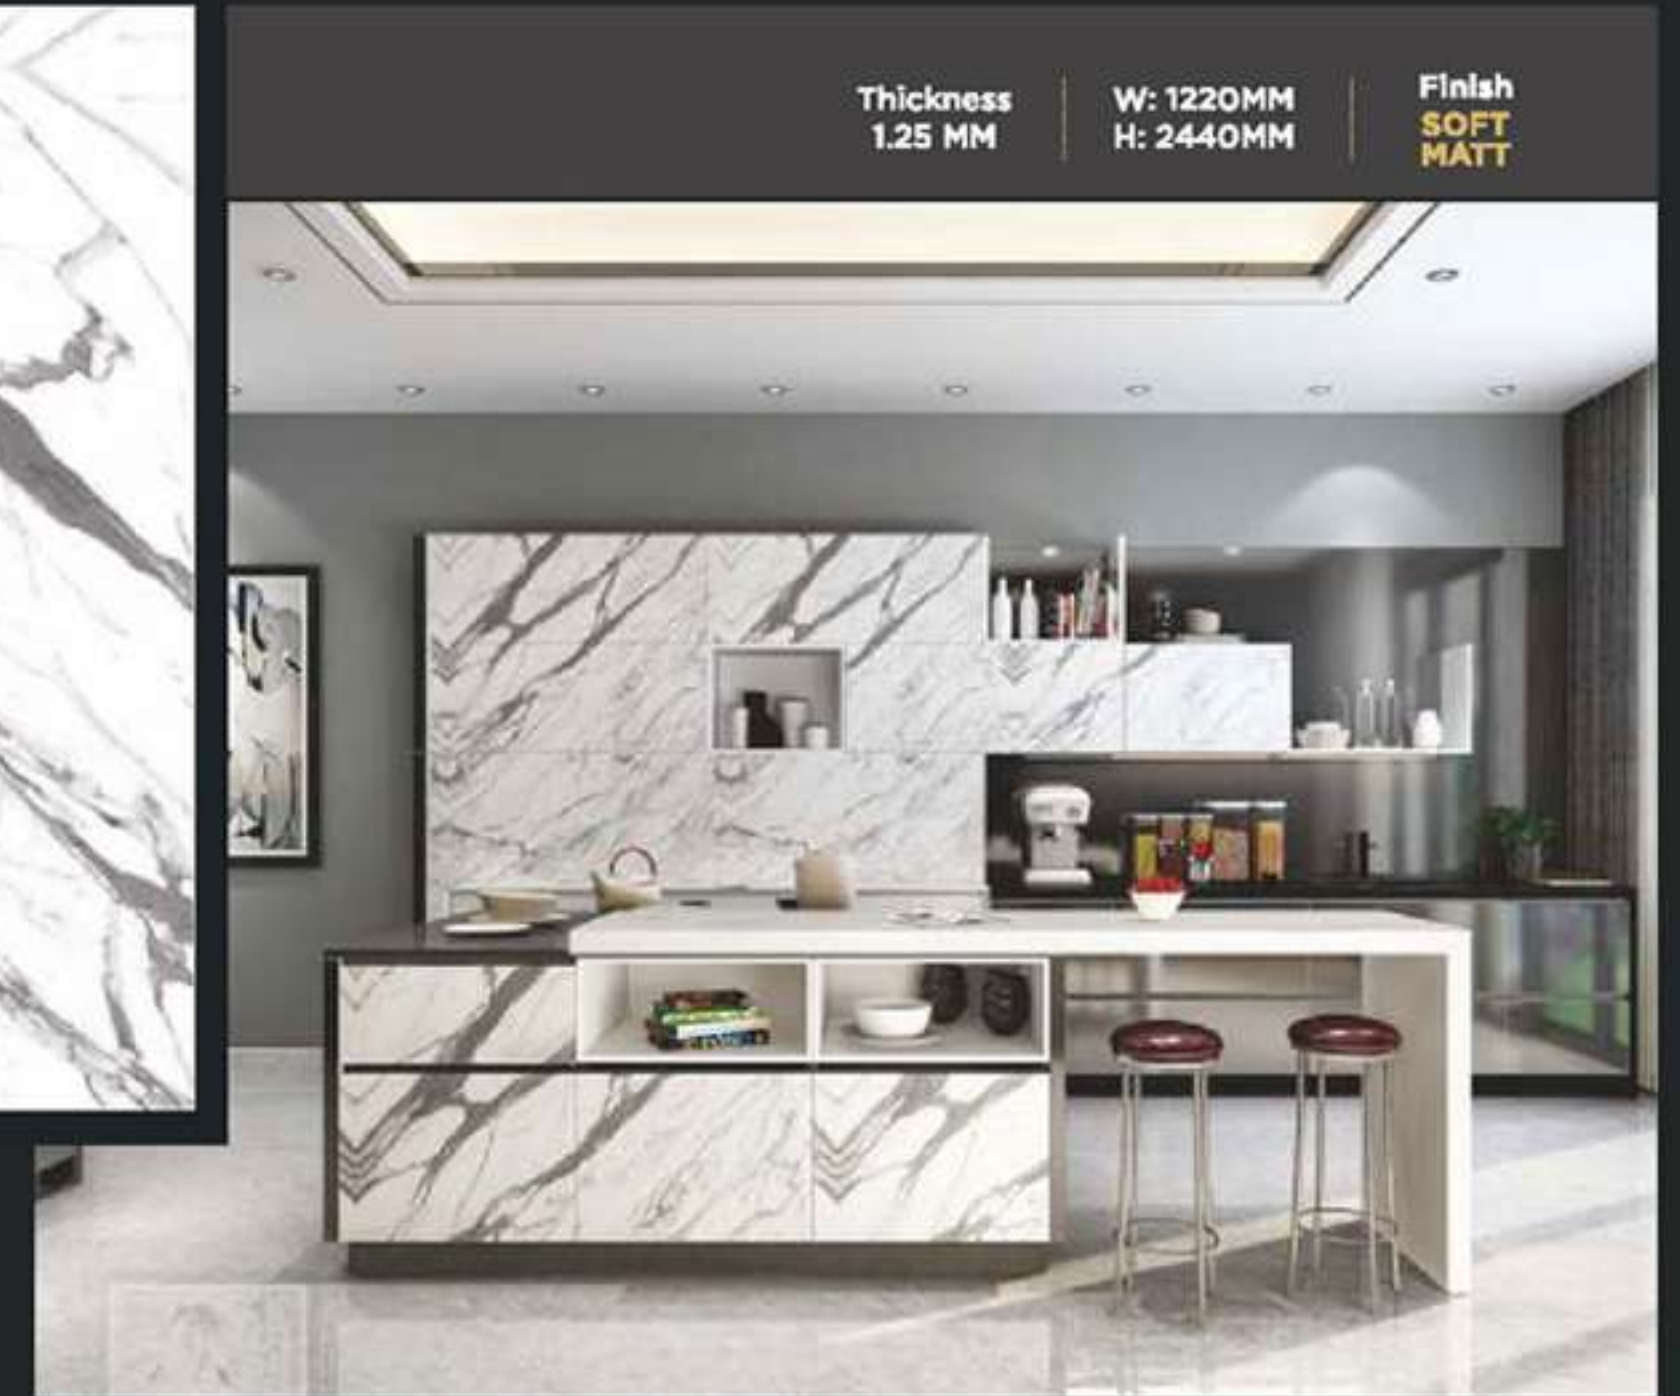

HD - 7002
BARCELONA