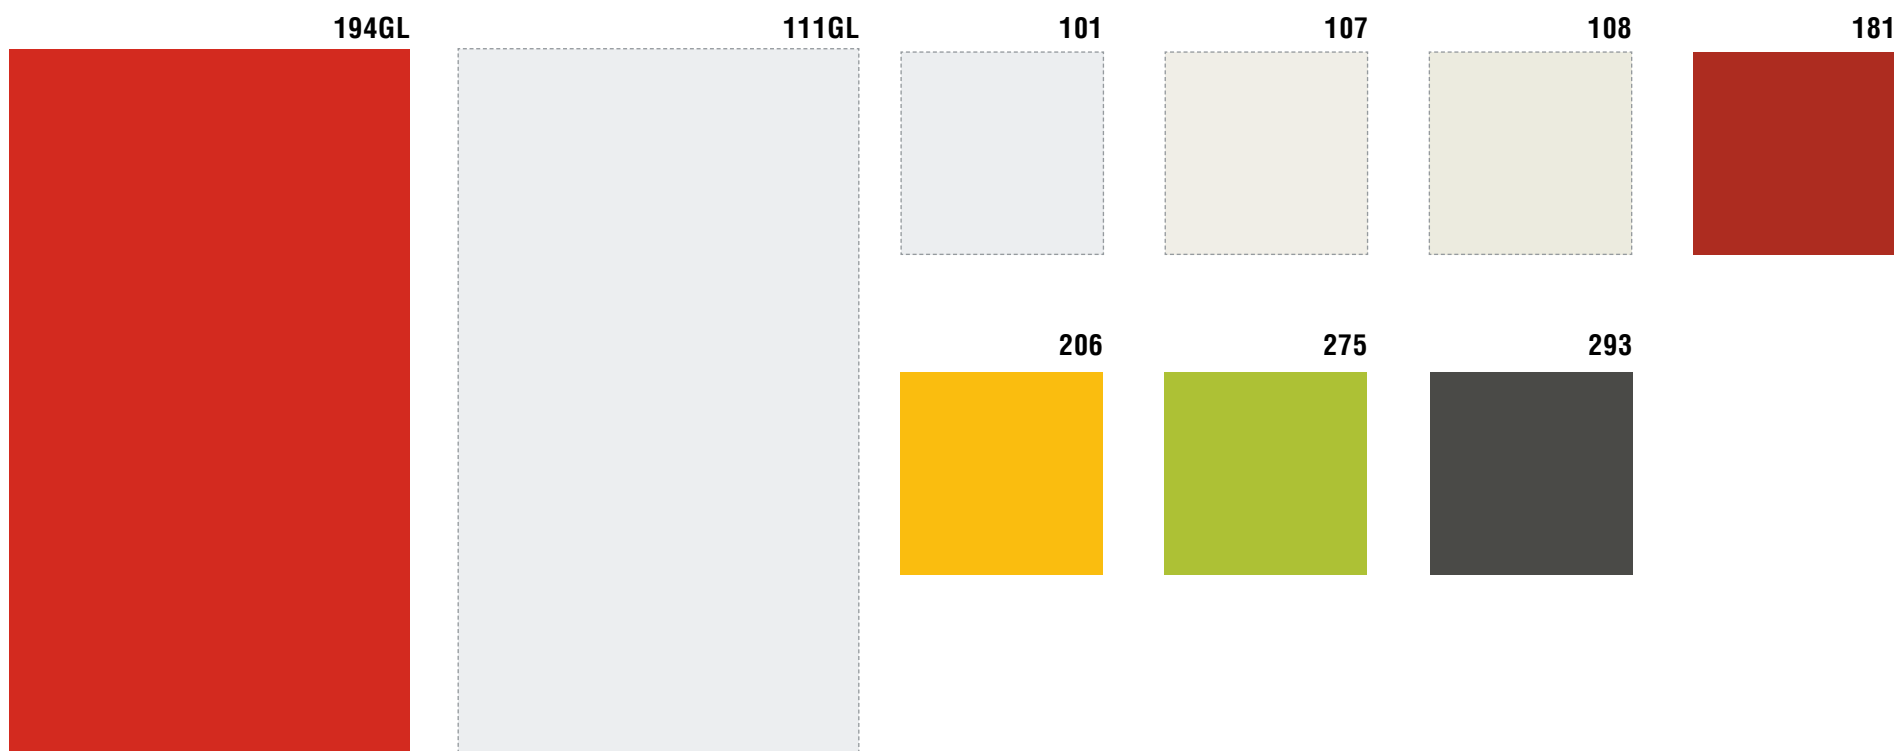

All colours are available in Suede (SF) and Gloss (GL) finish. These swatches are just for colour reference. For actual colours (except 194GL and 111GL as shown here) please refer to our Solid section page.