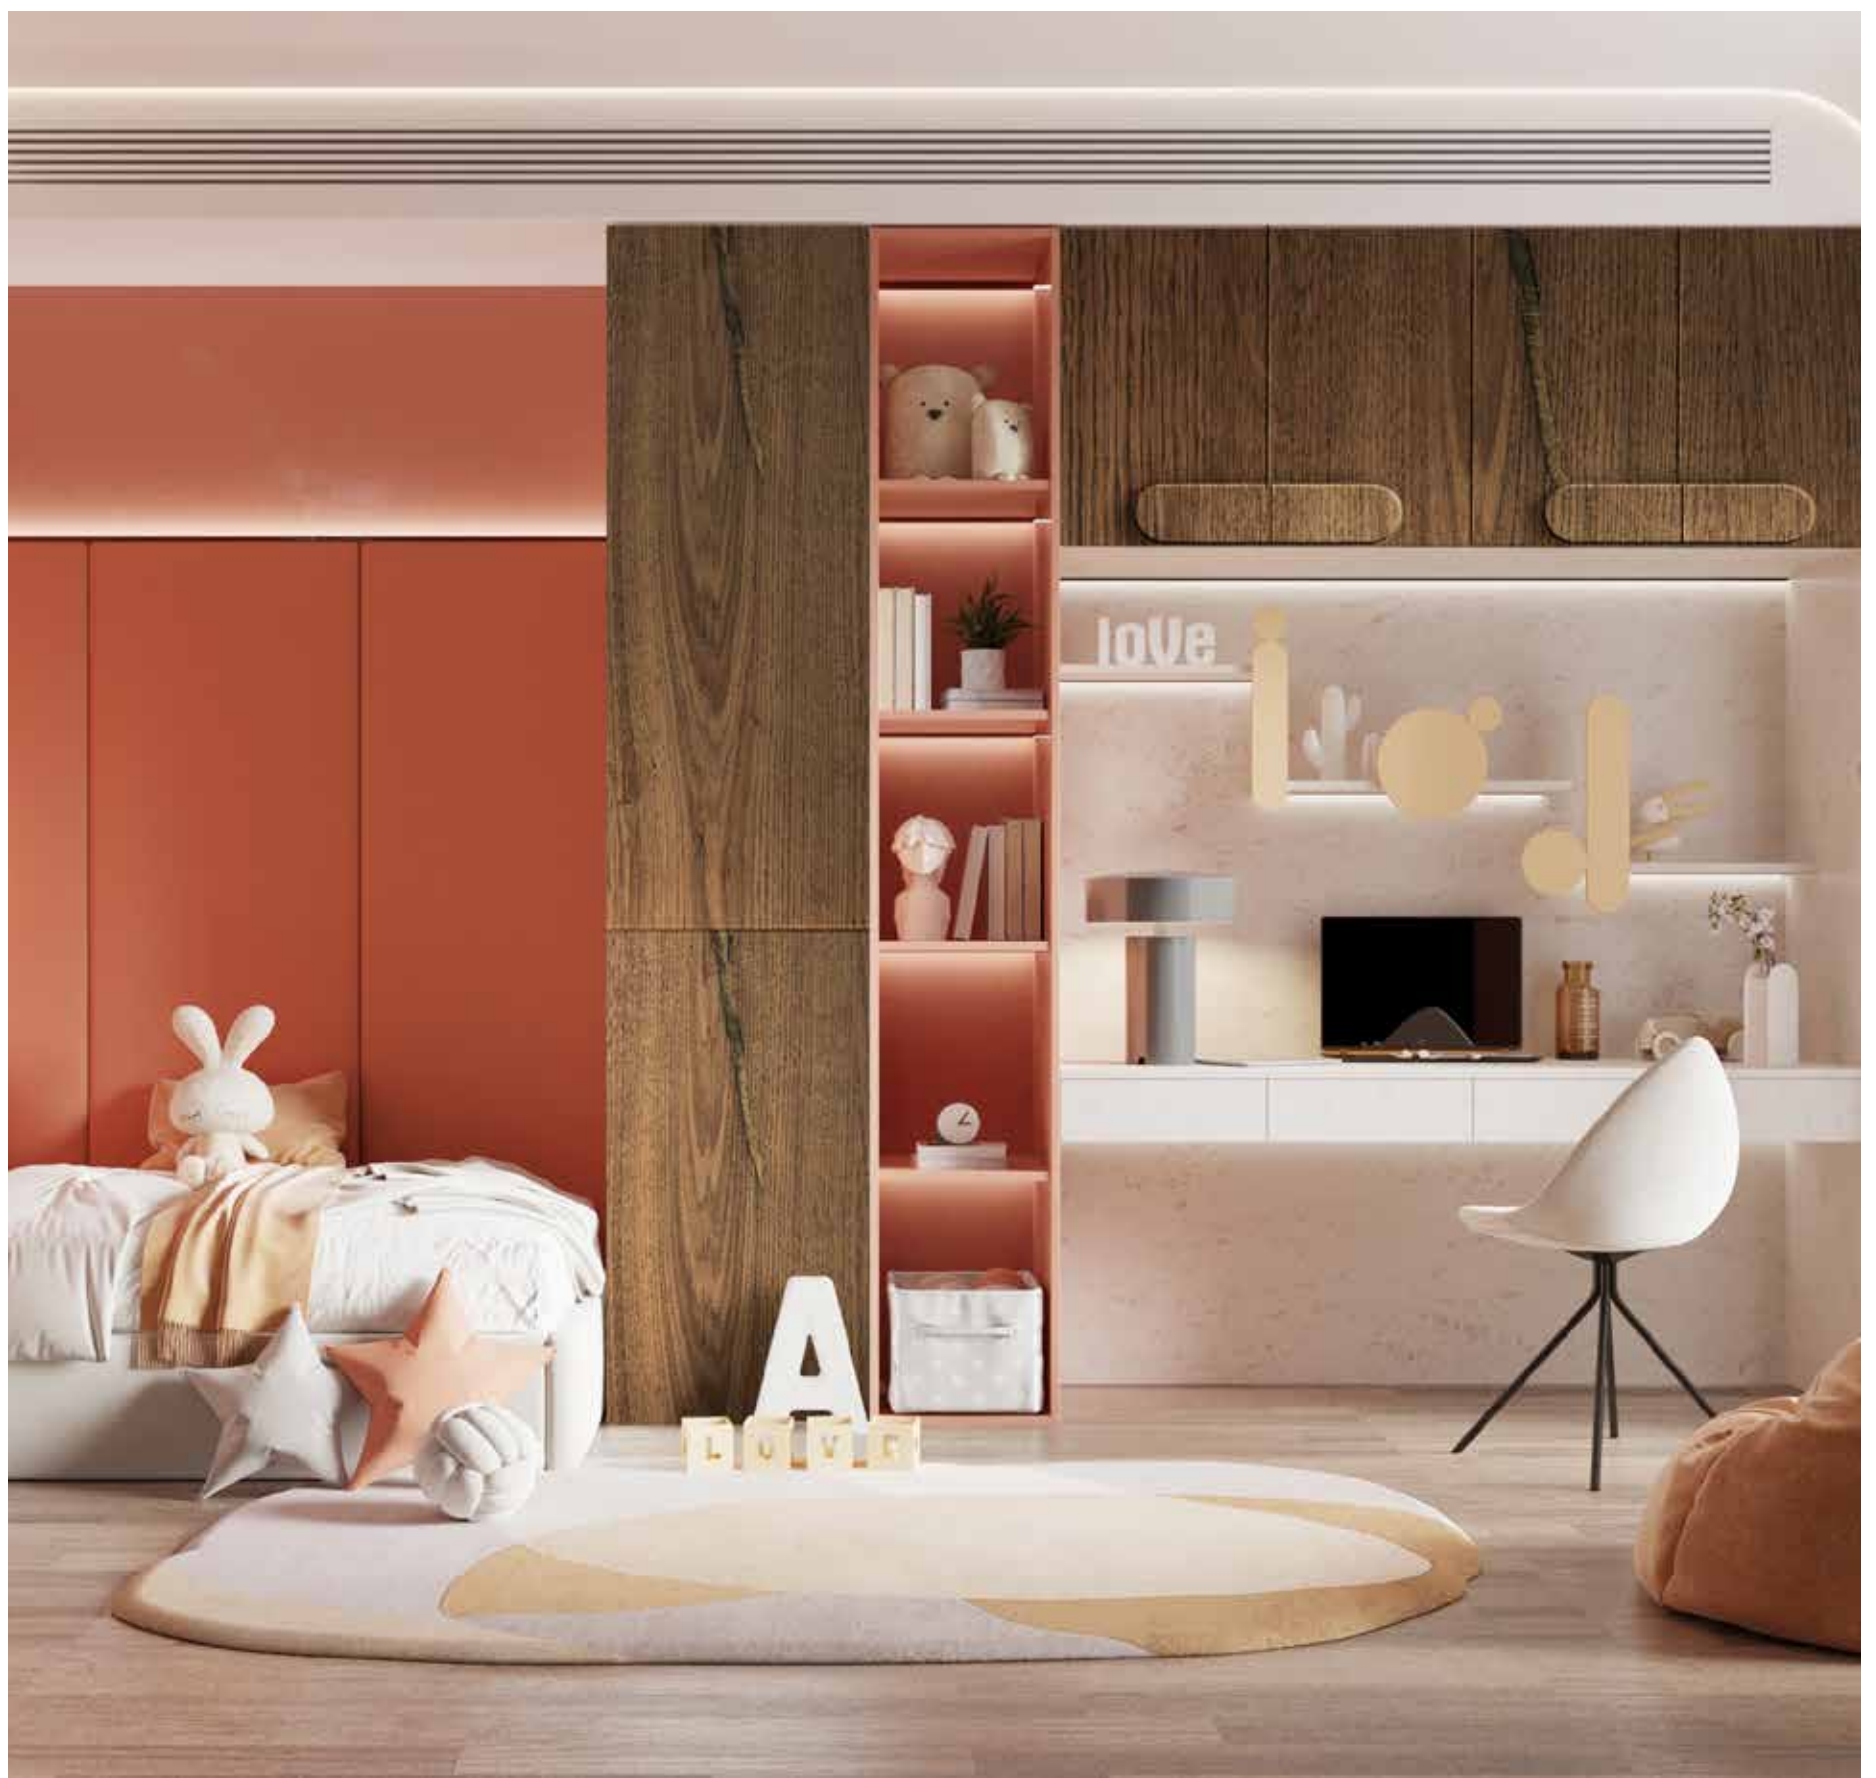

↑ Vertical application only

*All REHAU Edgeband available in 3 finishes - Super High Gloss, High Gloss+ & Matte. Check out Edgeband Index for more details.