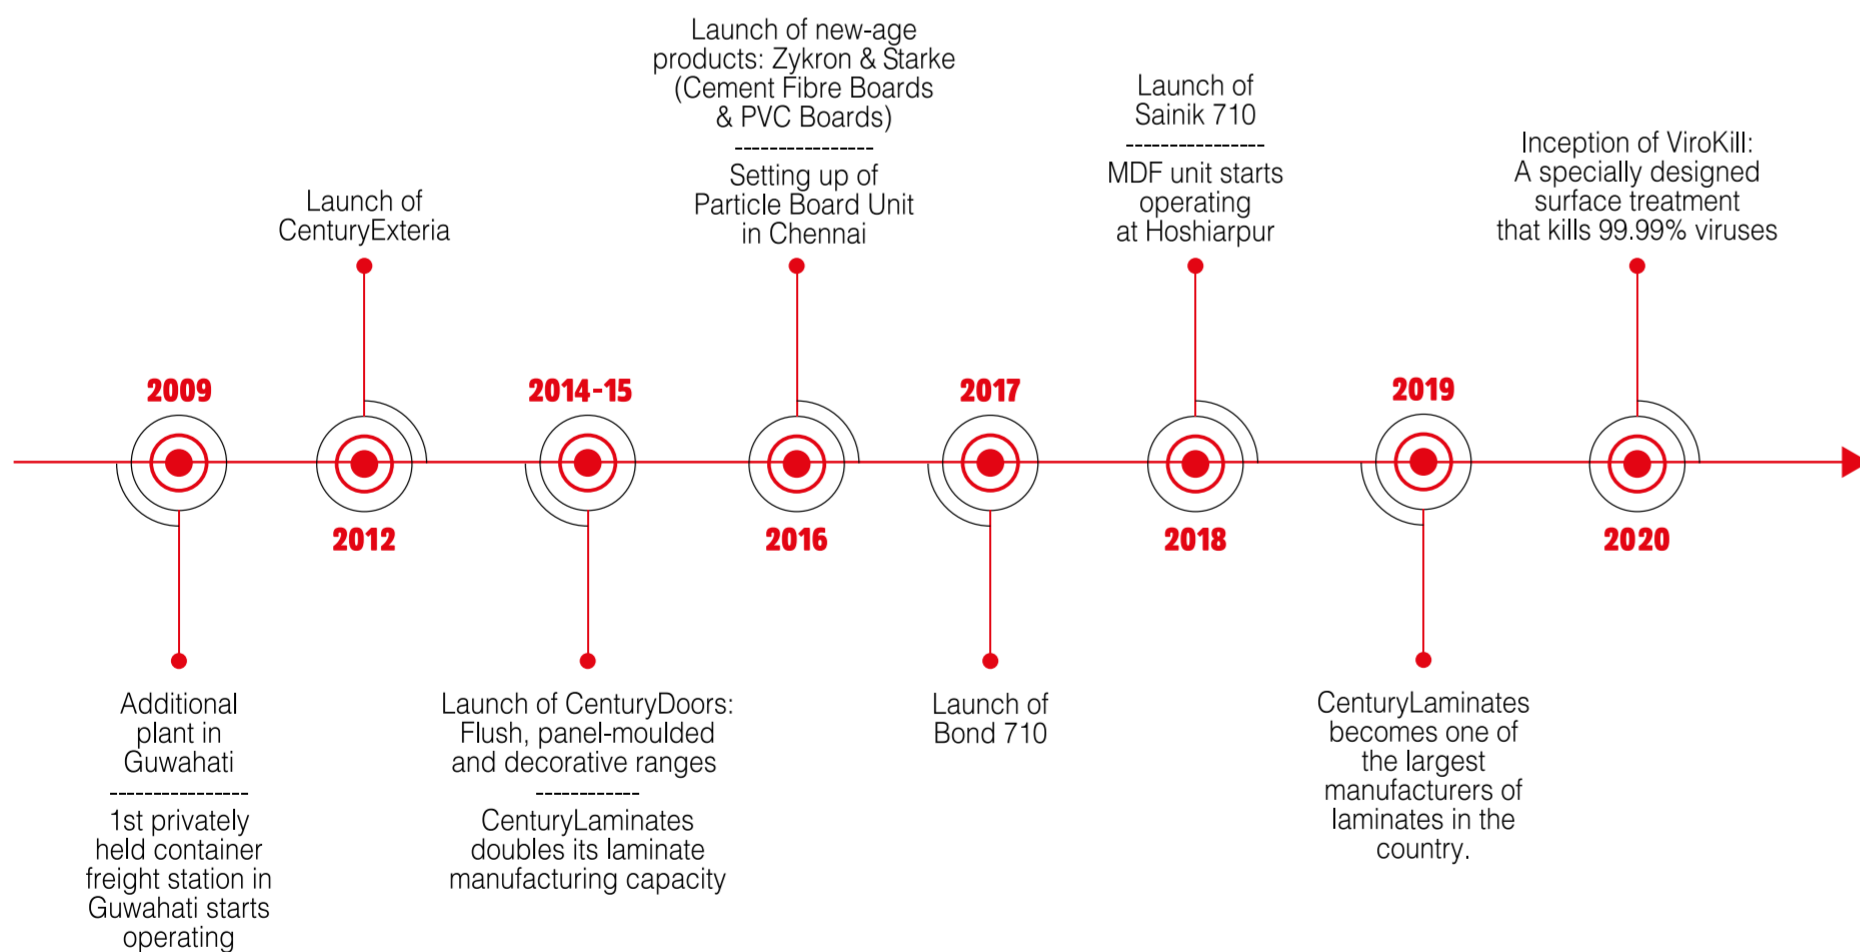

INDEX BOOKLET

THE STORY SO FAR

CERTIFICATIONS

10 YEARS' WARRANTY
against any manufacturing defect*

OUR STEPS TOWARDS A GREENER FUTURE

VIROKILL
Kills 99.99% Viruses

Focus on the quality and innovative customer centric products solution have helped the company go from strength to strength all along its journey.