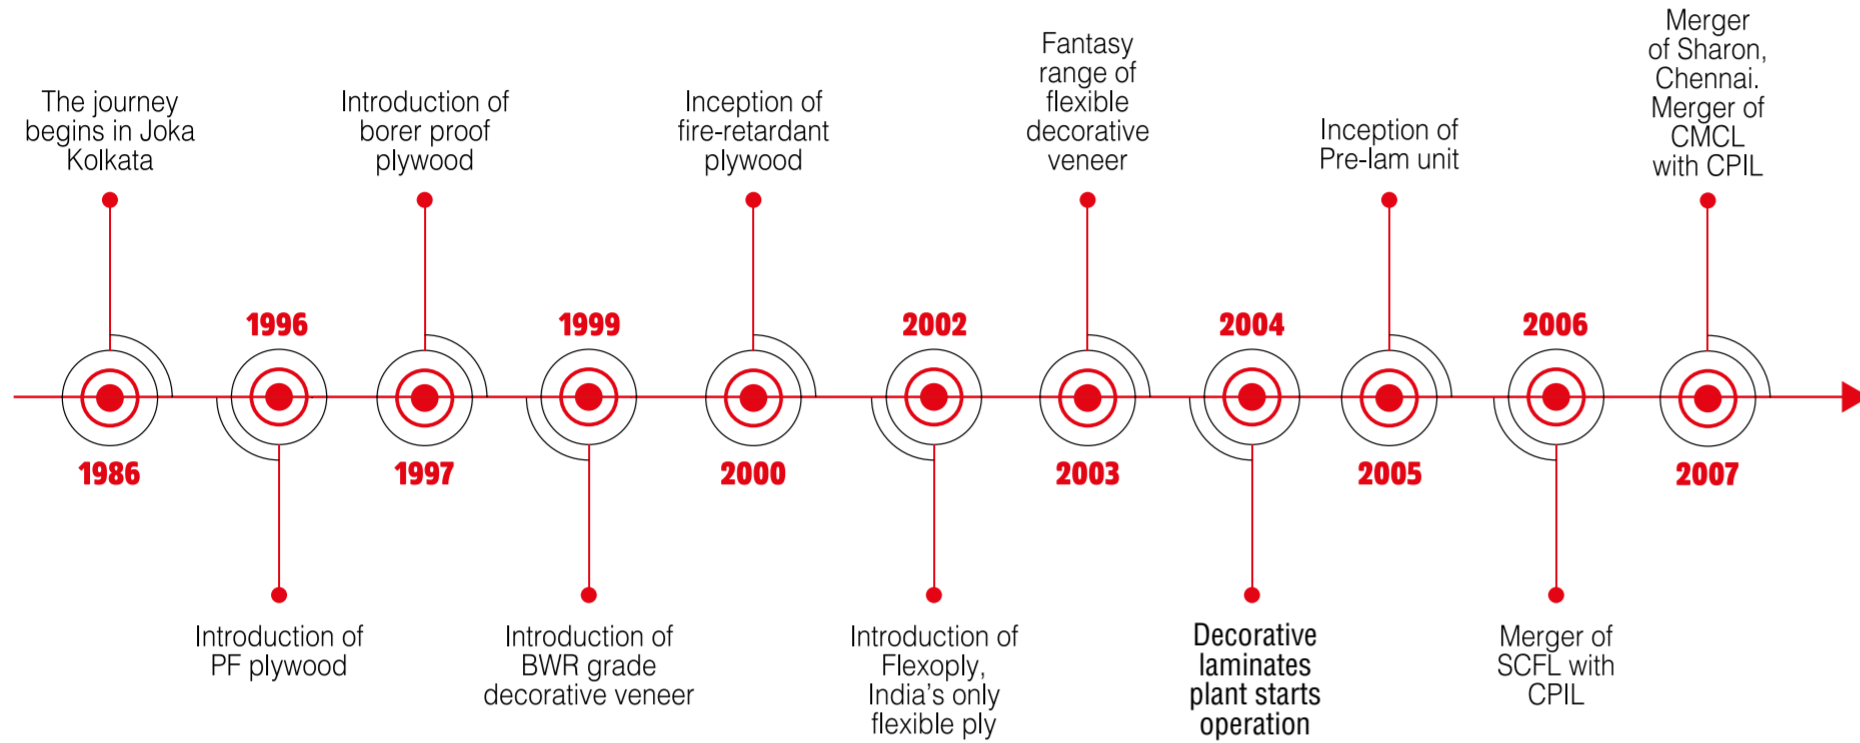

THE STORY SO FAR

CERTIFICATIONS

10 YEARS' WARRANTY
against any manufacturing defect*