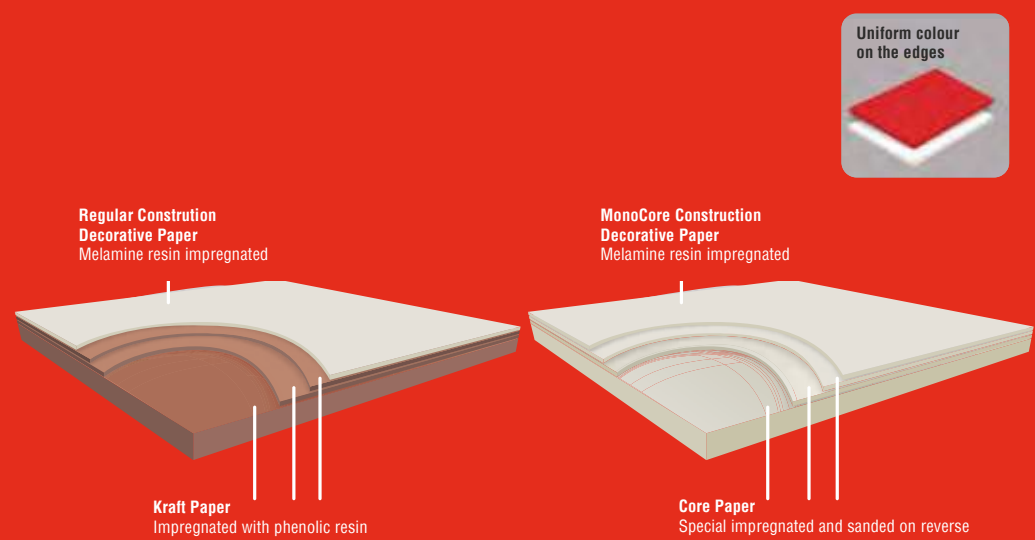

All colours are available in Suede (SF) and Gloss (GL) finish. These swatches are just for colour reference. For actual colours (except 194GL and 111GL as shown here) please refer to our Solid section page.